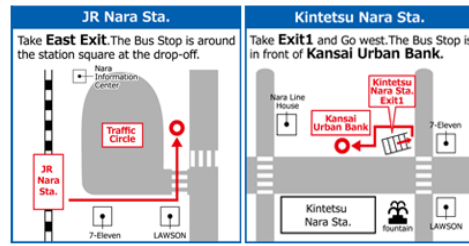

IEEE LifeTech 2021 Shuttle Bus Schedule

Tuesday, March 9

Nara Royal Hotel	⇨	Kintetsu-Nara Stn.	⇨2	JR Nara Stn.	⇨3	Nara Royal Hotel
9:20	⇨	9:30	⇨	9:40	⇨	9:50
10:00	⇨	10:10	⇨	10:30	⇨	10:40
11:00	⇨	11:10	⇨	11:30	⇨	11:45
13:00	⇨	13:10	⇨	13:30	⇨	13:40
14:00	⇨	14:10	⇨	14:30	⇨	14:40
15:00	⇨	15:10	⇨	15:20	⇨	15:30
16:00	⇨	16:10	⇨	16:20	⇨	16:30
16:40	⇨	16:50	⇨	17:00	⇨	17:10
17:20	⇨	17:30	⇨	17:40	⇨	17:50
18:00	⇨	18:10	⇨	18:20	⇨	18:30
18:40	⇨	18:50	⇨	19:00	⇨	19:10
19:20	⇨	19:30	⇨	19:40	⇨	19:50

Wednesday, March 10

Nara Royal Hotel	⇨	Kintetsu-Nara Stn.	⇨2	JR Nara Stn.	⇨3	Nara Royal Hotel
8:00	⇨	8:10	⇨	8:20	⇨	8:30
8:40	⇨	9:00	⇨	9:10	⇨	9:20
9:20	⇨	9:40	⇨	9:50	⇨	10:00
10:00	⇨	10:10	⇨	10:30	⇨	10:40
11:00	⇨	11:10	⇨	11:30	⇨	11:45
13:00	⇨	13:10	⇨	13:30	⇨	13:40
14:00	⇨	14:10	⇨	14:30	⇨	14:40
15:00	⇨	15:10	⇨	15:20	⇨	15:30
16:00	⇨	16:10	⇨	16:20	⇨	16:30
16:40	⇨	16:50	⇨	17:00	⇨	17:10
17:20	⇨	17:30	⇨	17:40	⇨	17:50
18:00	⇨	18:10	⇨	18:20	⇨	18:30
18:40	⇨	18:50	⇨	19:00	⇨	19:10
19:20	⇨	19:30	⇨	19:40	⇨	19:50

Information about bus stops

From JR Nara Station

After leaving the ticket gate of JR Nara station please take east exit.

Please take escalators or stairs to street.

Please go to the right after getting out to the street.

Please cross the pedestrian crossing after Lawson.

Such a signboard stands in "general car gate".

Shuttle bus will arrive when scheduled time is reached.

From Kintetsu Nara Station

Please go to the ticket gate to Kintetsu Nara Station East Exit.